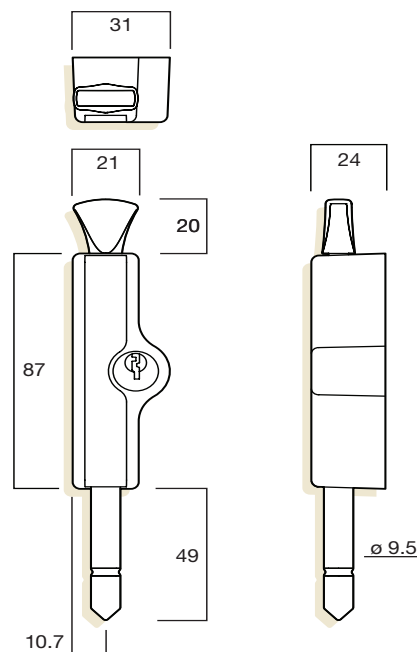

General Door Hardware

General Door Hardware

CYL4® Patio Bolt

Application / Description

Premium high security CYL4® Patio Bolt with concealed fixing.

Features and Specifications

- CYL4® One Key Security - Can be matched to most door locks for one key convenience
- High security, robust construction, resists attack
- Solid zinc diecast metal body
- Concealed fixing for security and style
- Key to lock, key to unlock
- Strong 9.5mm steel bolt
- 49mm bolt extension
- Bolt engages without locking for safety
- Reversible bolt for left or right handed installation
- Stainless steel ferrule for timber applications
- Allows door to be bolted in closed or venting positions - (Sliding door applications)
- Flat steel keeper for use when bolt doesn't engage door frame
- Extended (78mm bolt extension) versions available
- Single and Twin Keyed Alike display packs available

Available in Display and Trade Packs.

Keying

- CYL4® cylinder - Can be Keyed Alike to all door locks that use a 5 pin or 6 pin key with a C4 profile, and to CYL4® window locks.
- Or - 5 disc wafer cylinder - Can be Keyed
- Alike to other Whitco 5 disc products
- Two Whitco keys included

General Door Hardware

Flush Bolts

Application / Description

Zinc diecast steel insert flush bolts for aluminium application.

Features and Specifications

- Suitable for left or right hand closing doors
- Hardened steel insert bolt for increased security
- Concealed fixing and operation when edge mounted
- Easy to use slide operation
- Smooth action
- Made to Whitco specifications