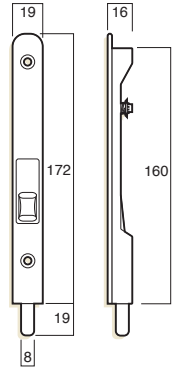

General Door Hardware

Flush Bolts

Application / Description

Zinc diecast steel insert flush bolts for aluminium application.

Features and Specifications

- Suitable for left or right hand closing doors
- Hardened steel insert bolt for increased security
- Concealed fixing and operation when edge mounted
- Easy to use slide operation
- Smooth action
- Made to Whitco specifications

Available in Trade Pack only.

Plated and polyester powder coat finishes

Bright Chrome	08
Satin Chrome	05
Black	17

Non Standard Finishes

Other finishes are not available.

W2027••