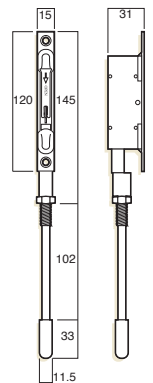

W2027••

W203817

Aluminium

Sliding Patio

Bi Fold

French